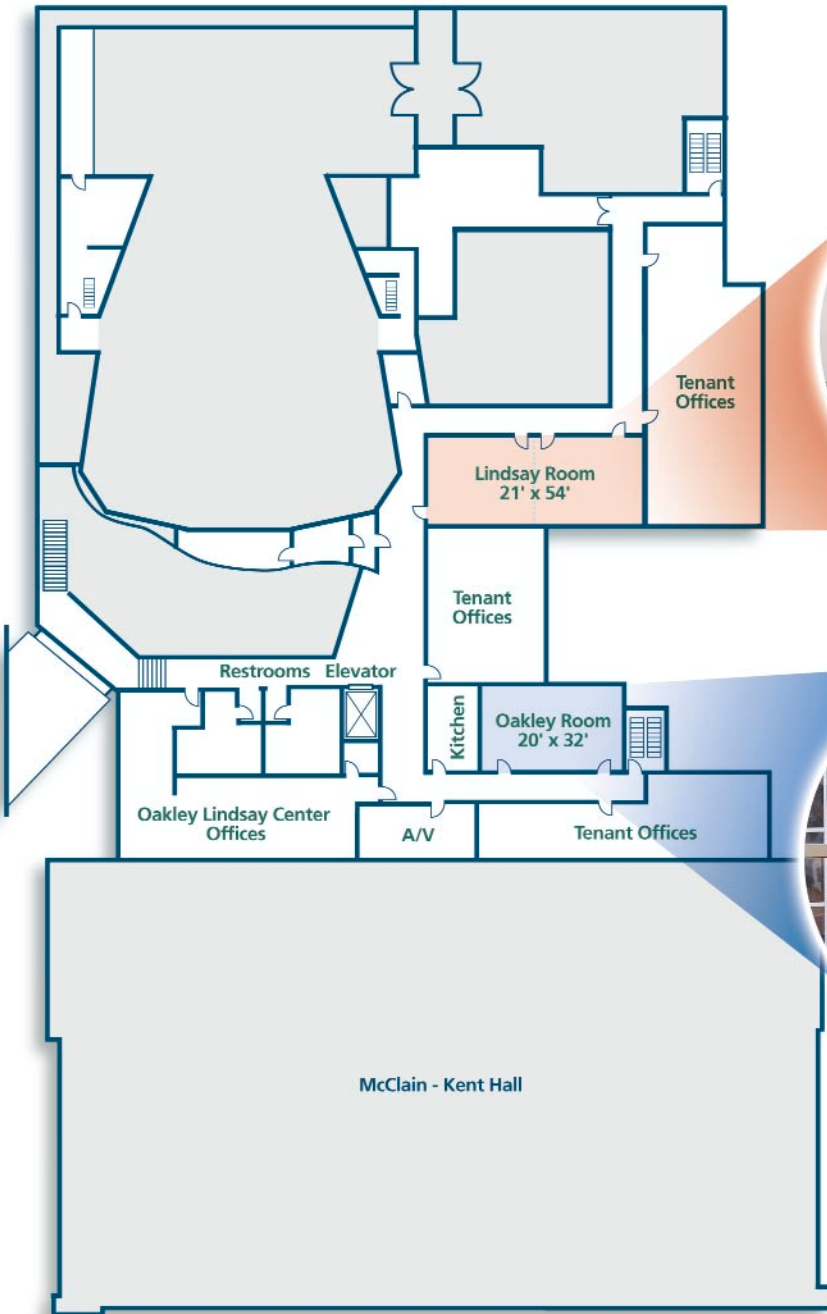

First Floor

Our staff can arrange for rental of the 500-seat theatre.

The lobby is ideal for receptions or banquets.

The rehearsal hall is a soundproof room used for auditions, cast parties and other functions.

North Parking Lot

South Parking Lot

McClain-Kent Hall has 30,000 square feet of clear-span space that can be partitioned. The ceiling is 32 feet to the lowest beam.

Gardner Expressway

Second Floor

North Parking Lot

South Parking Lot

The Lindsay Room can be divided for back-to-back use.

The Oakley Room is perfect for smaller seminars and workshops.

Gardner Expressway