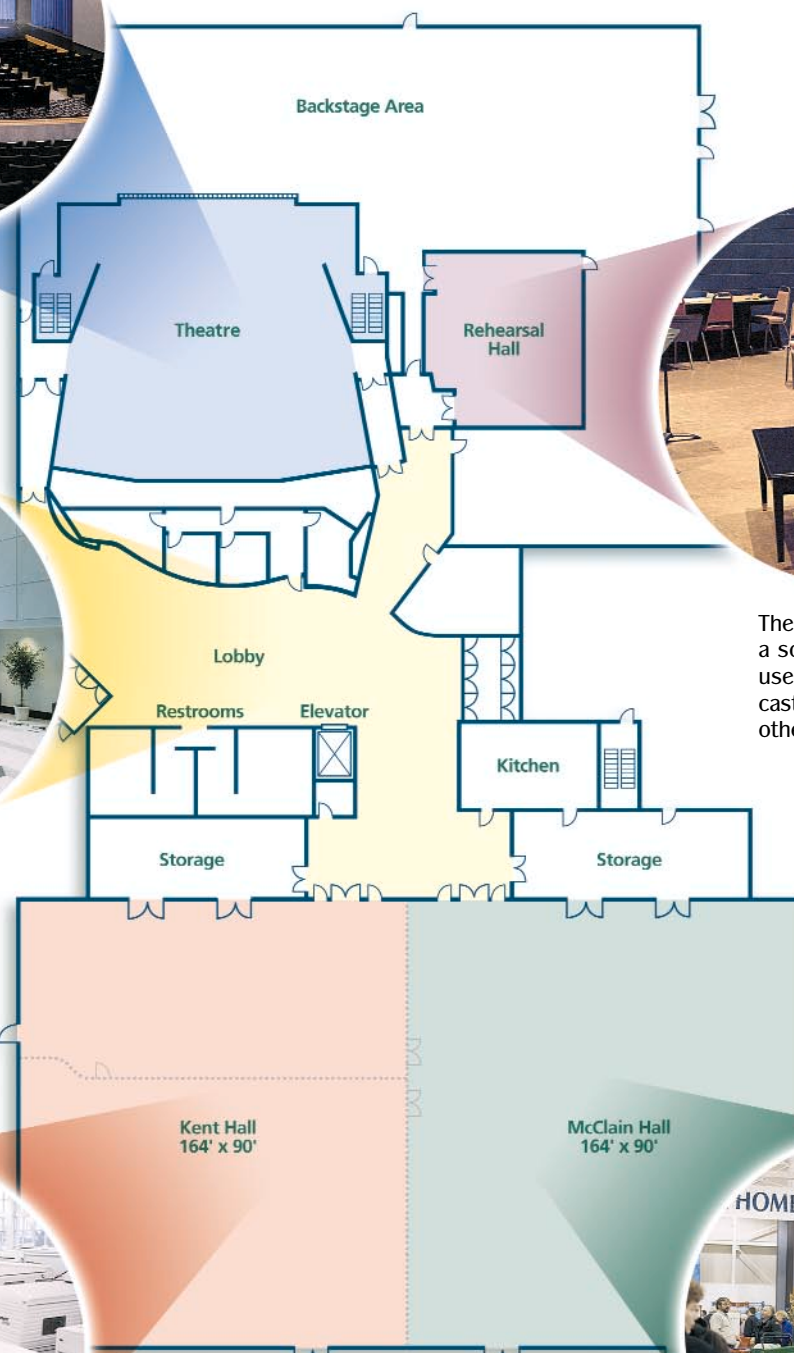

First Floor

Our staff can arrange for rental of the 500-seat theatre.

The lobby is ideal for receptions or banquets.

The rehearsal hall is a soundproof room used for auditions, cast parties and other functions.

North Parking Lot

South Parking Lot

McClain-Kent Hall has 30,000 square feet of clear-span space that can be partitioned. The ceiling is 32 feet to the lowest beam.

Gardner Expressway

Second Floor

North Parking Lot

South Parking Lot

The Lindsay Room can be divided for back-to-back use.

The Oakley Room is perfect for smaller seminars and workshops.

Gardner Expressway